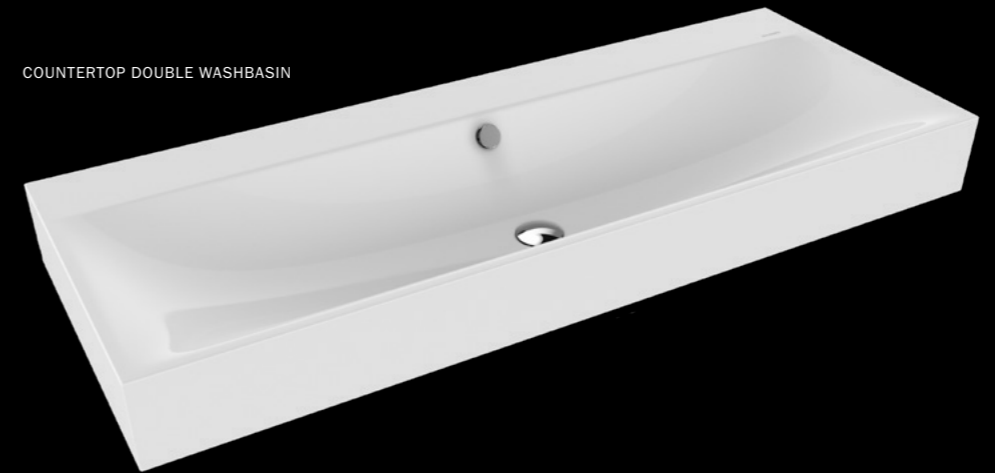

SILENIO

Designed by Anke Salomon

WALL-HUNG WASHBASIN

L 600	W 460	H 120
L 900	W 460	H 120
L 1200	W 460	H 120
L 1200	W 460 (DOUBLE WB, ONE BASIN)	H 120

COUNTERTOP WASHBASIN

L 600	W 460	H 40/120
L 900	W 460	H 40/120
L 1200	W 460 (DOUBLE WB, ONE BASIN)	H 120

BUILT-IN WASHBASIN

L 600	W 460	H 14
L 900	W 460	H 14
L 1200	W 460 (DOUBLE WB, ONE BASIN)	H 14

UNDER-COUNTER WASHBASIN

L 634	W 391	-
L 934	H 391	-

FARBEN

PERFECT MATCH

BADEWANNE SILENIO (P. 72)

SCONA SHOWER SURFACE (P. 78)