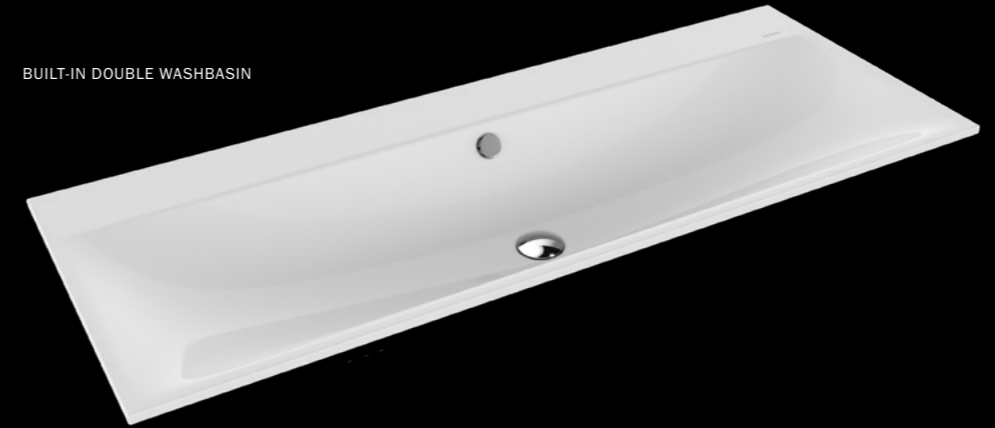

COUNTERTOP DOUBLE WASHBASIN

SILENIO

Designed by Anke Salomon

WALL-HUNG WASHBASIN

L 600	W 460	H 120
L 900	W 460	H 120
L 1200	W 460	H 120
L 1200	W 460 (DOUBLE WB, ONE BASIN)	H 120

COUNTERTOP WASHBASIN

L 600	W 460	H 40/120
L 900	W 460	H 40/120
L 1200	W 460 (DOUBLE WB, ONE BASIN)	H 120

BUILT-IN WASHBASIN

L 600	W 460	H 14
L 900	W 460	H 14
L 1200	W 460 (DOUBLE WB, ONE BASIN)	H 14

UNDER-COUNTER WASHBASIN

L 634	W 391	-
L 934	H 391	-

FARBEN

PERFECT MATCH

BADEWANNE SILENIO (P. 72)

SCONA SHOWER SURFACE (P. 78)

BUILT-IN DOUBLE WASHBASIN