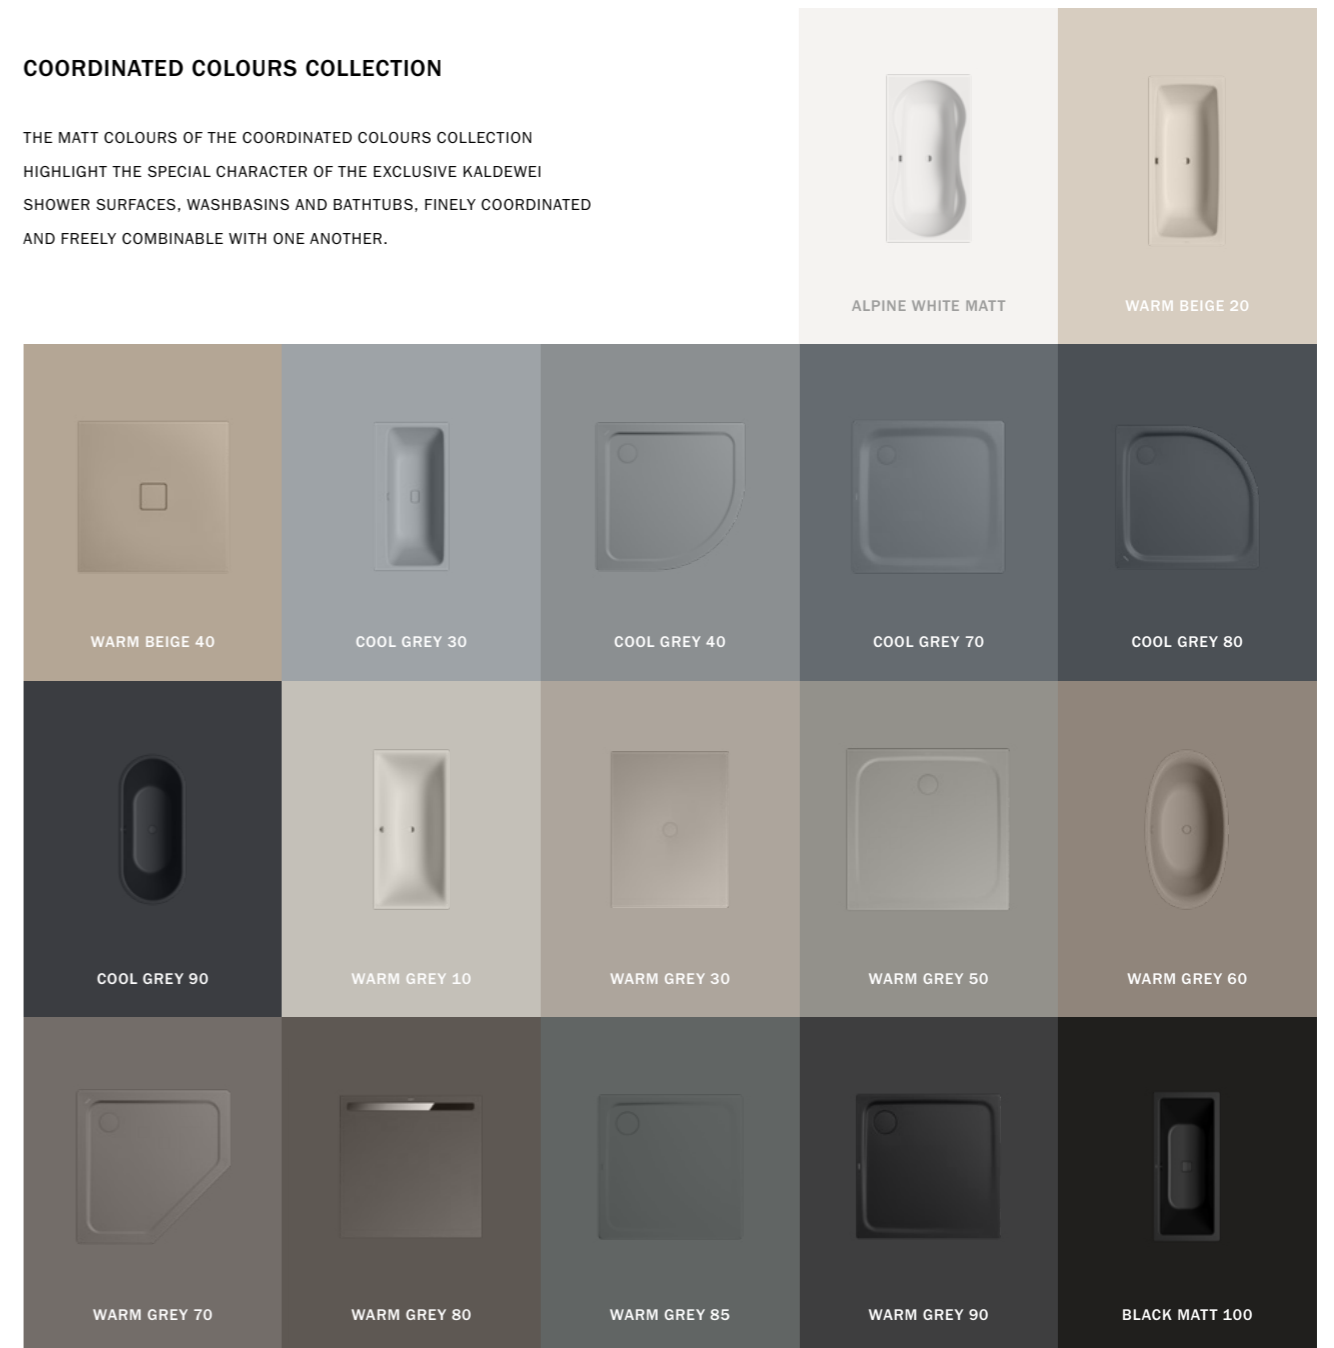

COORDINATED COLOURS COLLECTION

THE MATT COLOURS OF THE COORDINATED COLOURS COLLECTION HIGHLIGHT THE SPECIAL CHARACTER OF THE EXCLUSIVE KALDEWEI SHOWER SURFACES, WASHBASINS AND BATHTUBS, FINELY COORDINATED AND FREELY COMBINABLE WITH ONE ANOTHER.